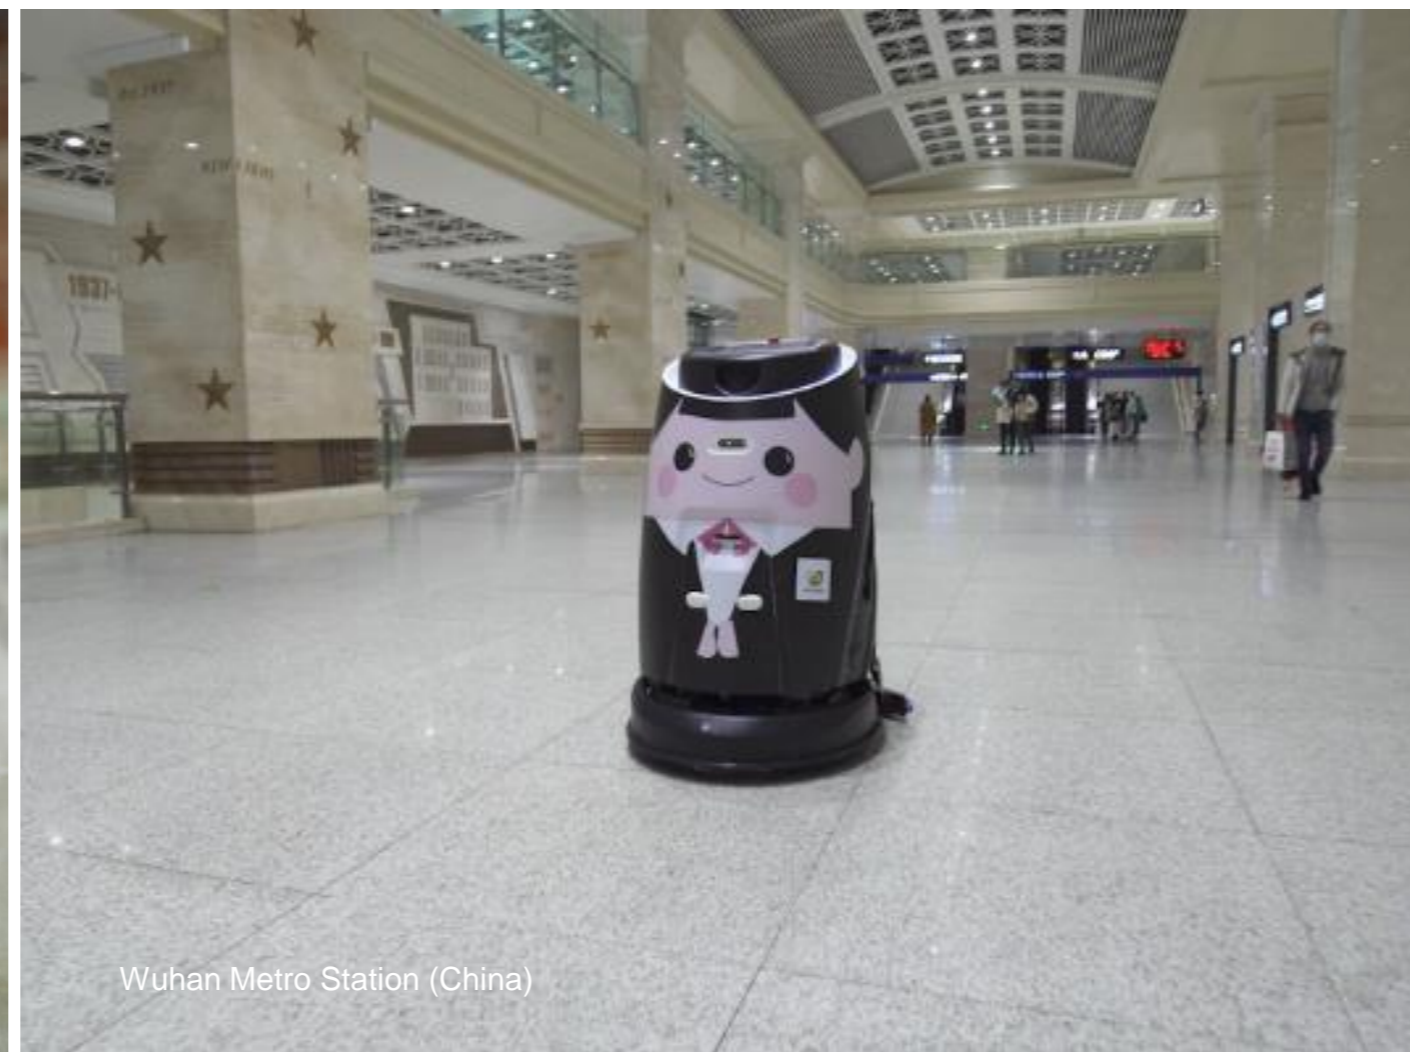

Charles de Gaulle Airport (France)

Wuhan Metro Station (China)