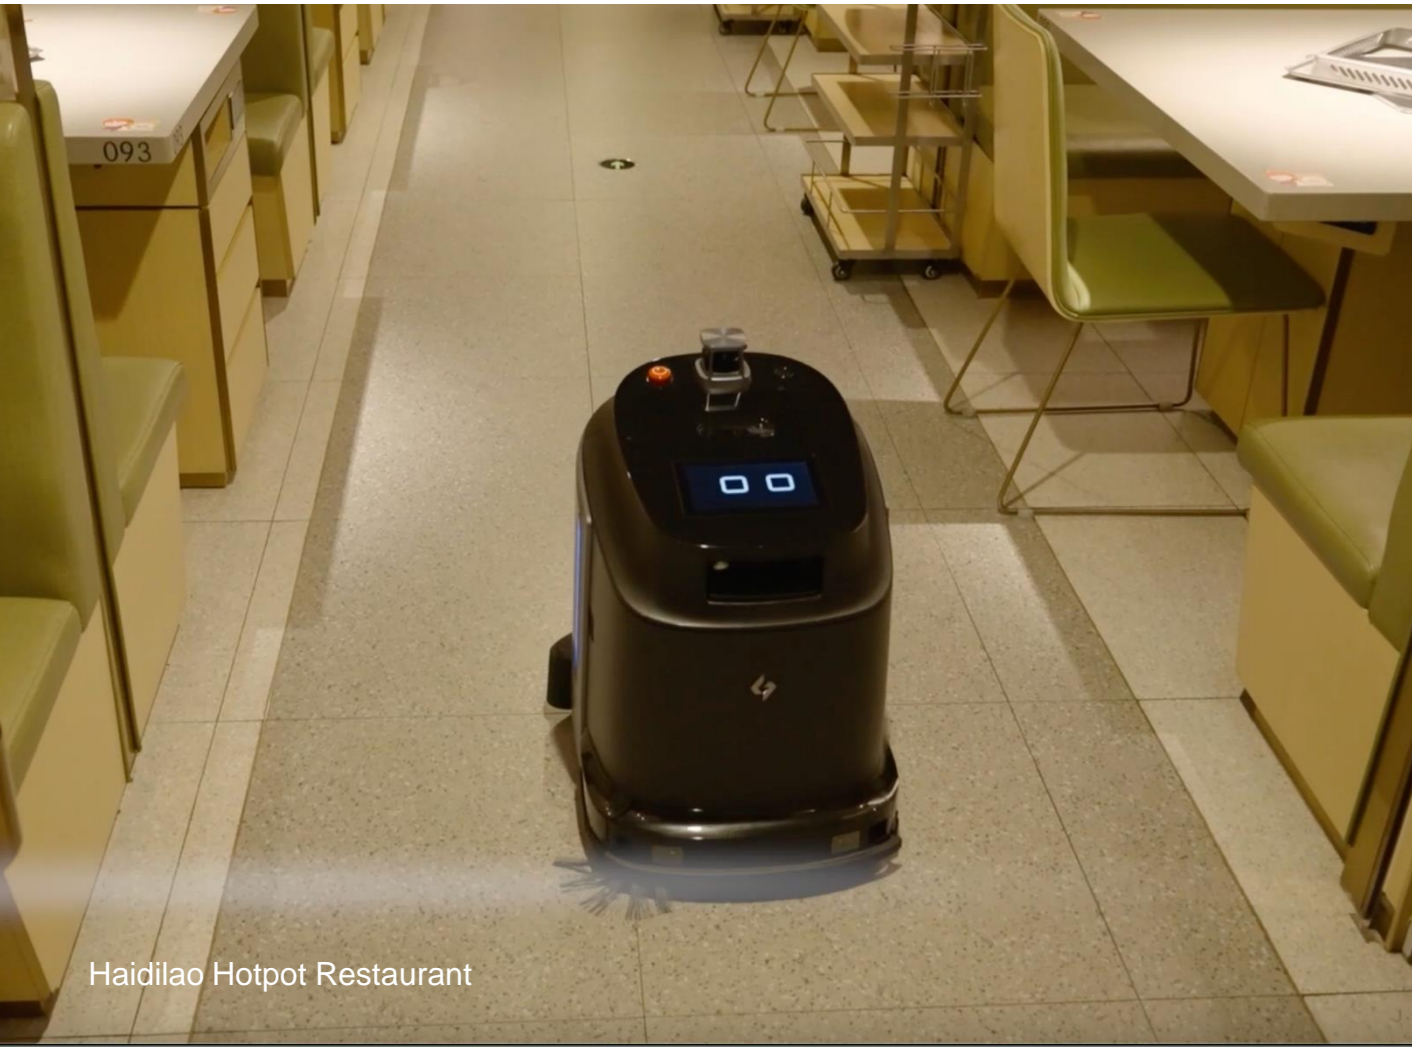

Агуулах

Бусад

Bright Blue Whale World Underground Garage (Shenzhen)

Tottenham Hotspur Stadium (UK)

Haidilao Hotpot Restaurant

Sarah Bonnell School (UK)

Vordingborg High School (Denmark)